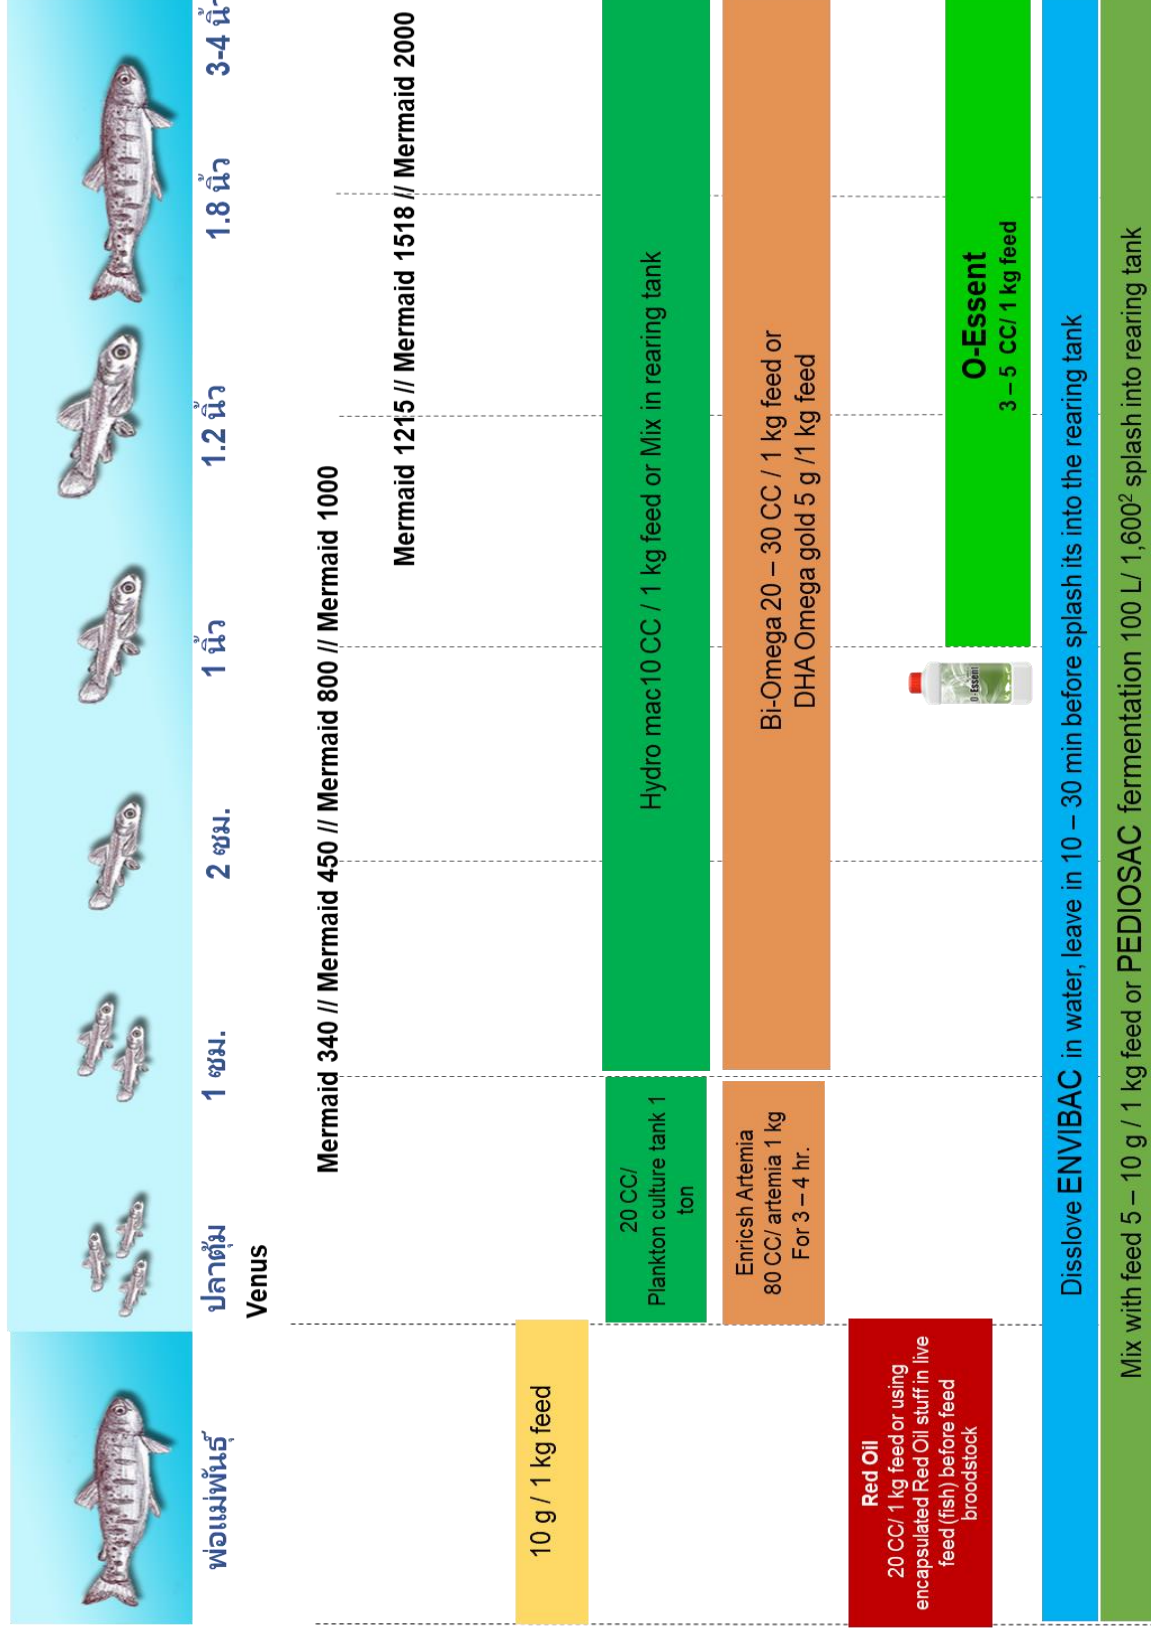

## Nutrition

Protein	≥ 40 %
Fat	≥ 5 %
Fiber	≤ 3 %
Moist	≤ 10 %

Tilapia, Catfish, Featherback, Snakehead fish, Carp, polychaete and tedpol

**Application** scatter feed evenly in the pond or mold the feed and put around the pond

## Ingredient

Fish meal, Squid meal, Wheat flour, DHA, Vitamin and mineral

**High DHA & Astaxanthin**  
จากธรรมชาติ

**แมร์เมอิด**  
**MERMAID**

	Size	Type
Mermaid 340	300 – 400 µm	sinking
Mermaid 450	400 – 500 µm	sinking
Mermaid 800	500 – 800 µm	sinking
Mermaid 1000	800 – 1000 µm	sinking
Mermaid 1215	1.2 – 1.5 mm	floating
Mermaid 1518	1.5 – 1.8 mm	floating
Mermaid 2000	2.4 – 2.7 mm	floating

## Nutrition

Protein	≥ 47 %
Fat	≥ 9 %
Fiber	≤ 3 %
Moist	≤ 11 %

# Larval Fish Feed Program

อาหารผง:

อาหารรวม:

อาหารลอย: